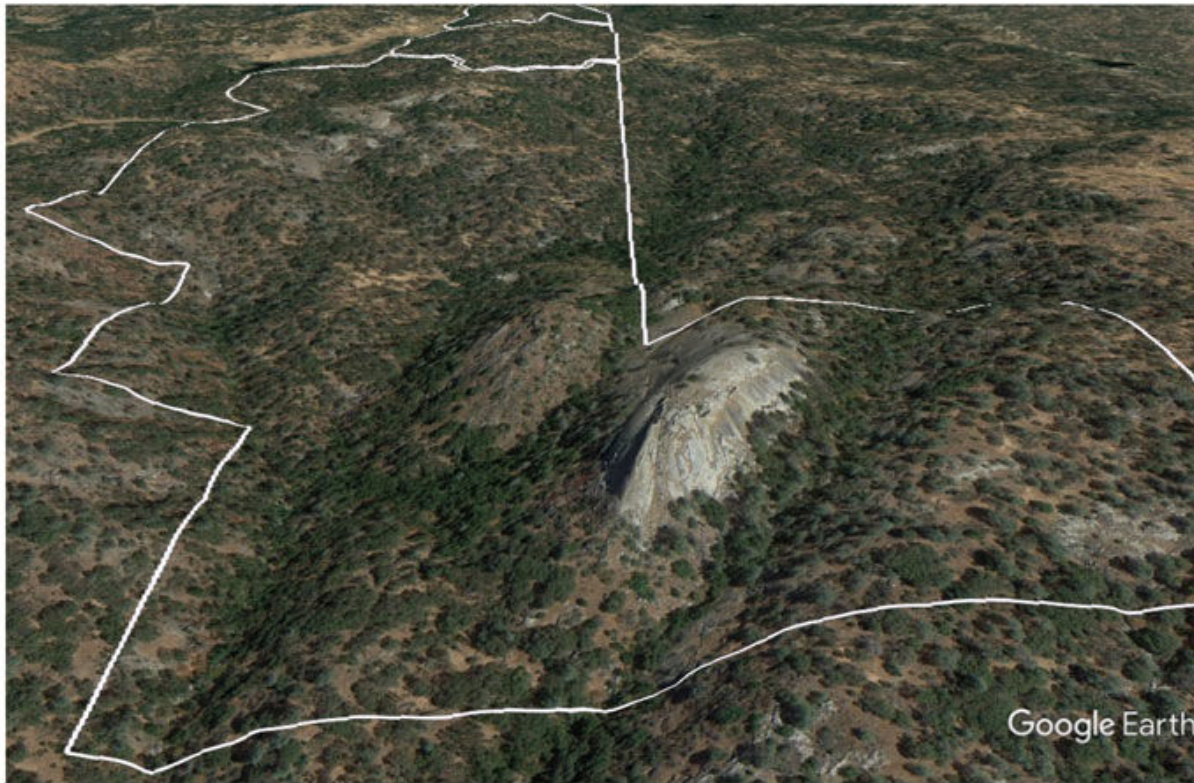

Striped Rock Preserve

Mariposa, CA

A 450 Acre Conservation Development

Location: Mariposa, CA
Developer: Legacy Land Company

Status: In Sales
LLC Member Role: Planning, Implementation

Location: Mariposa, CA
Developer: Legacy Land Company

Status: In Sales
LLC Member Role: Planning, Implementation

Location: Mariposa, CA
Developer: Legacy Land Company

Status: In Sales
LLC Member Role: Planning, Implementation

Location: Mariposa, CA
Developer: Legacy Land Company