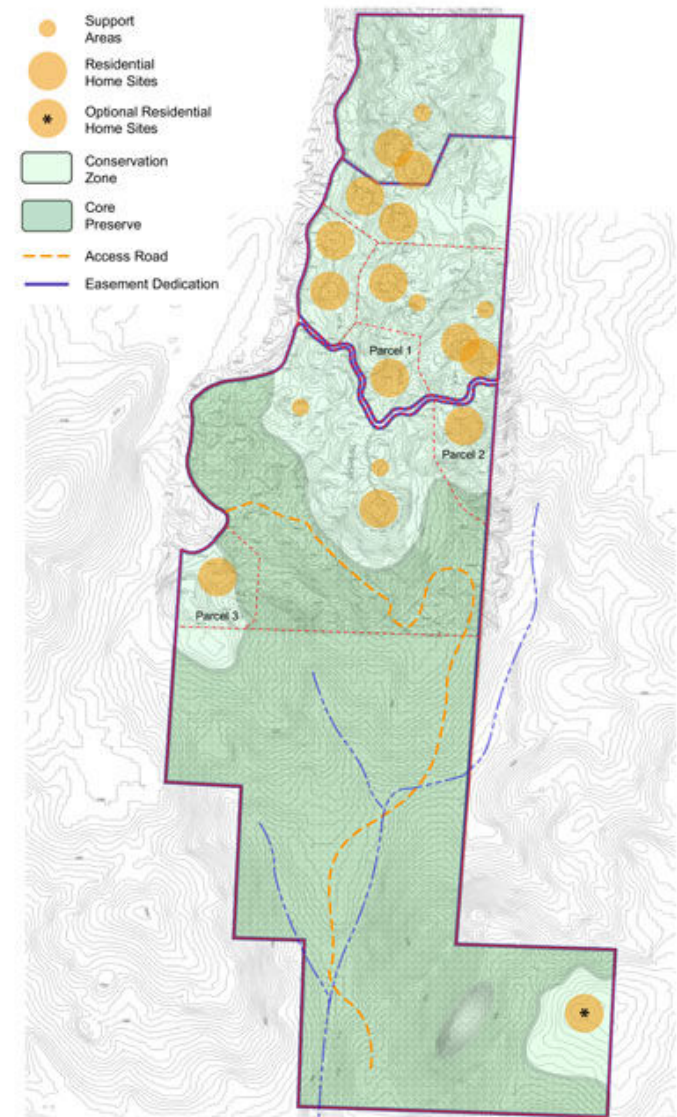

Striped Rock Preserve

Mariposa, CA

A 450 Acre Conservation Development

Location: Mariposa, CA
Developer: Legacy Land Company

Status: In Sales
LLC Member Role: Planning, Implementation

Location: Mariposa, CA
Developer: Legacy Land Company

Status: In Sales
LLC Member Role: Planning, Implementation

Location: Mariposa, CA
Developer: Legacy Land Company

Status: In Sales
LLC Member Role: Planning, Implementation

Location: Mariposa, CA
Developer: Legacy Land Company

Status: In Sales
LLC Member Role: Planning, Implementation