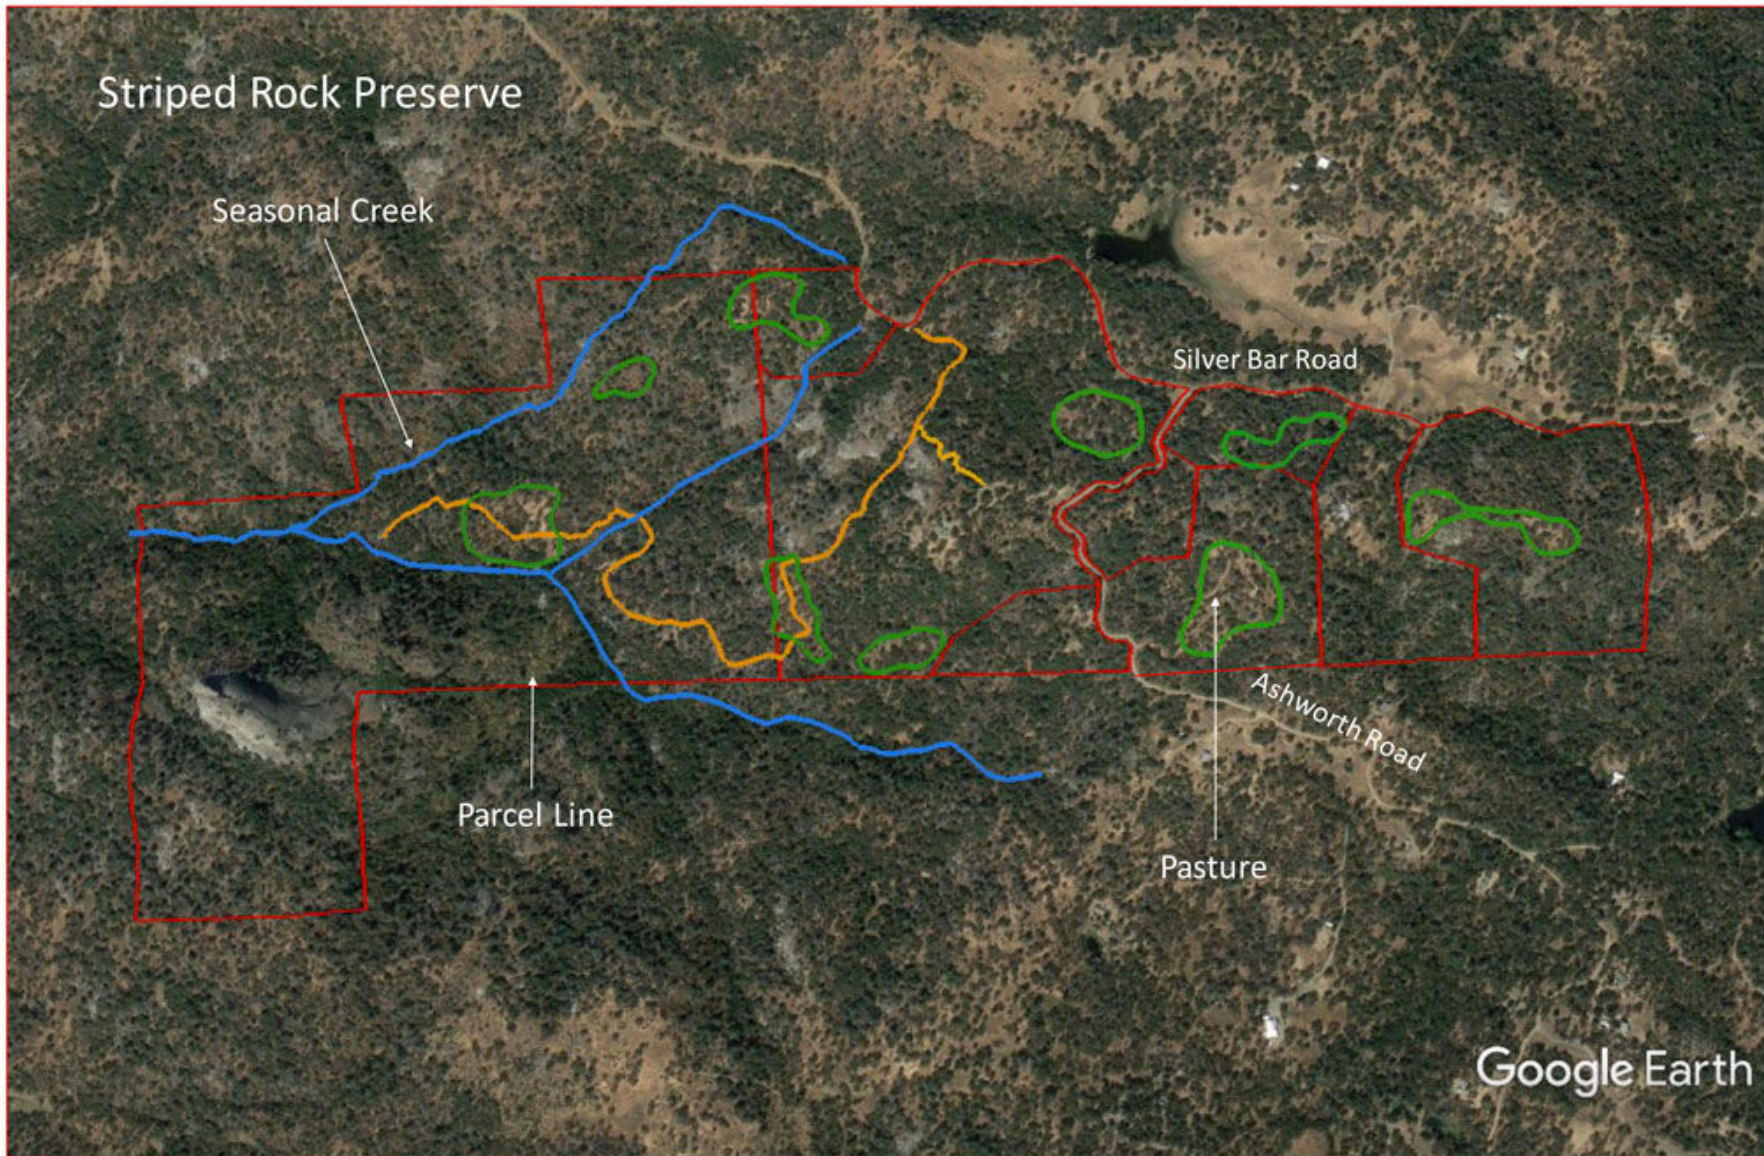

Striped Rock Preserve

Mariposa, CA

A 450 Acre Conservation Development

Location: Mariposa, CA
Developer: Legacy Land Company

Status: In Sales
LLC Member Role: Planning, Implementation

Location: Mariposa, CA
Developer: Legacy Land Company

Status: In Sales
LLC Member Role: Planning, Implementation

Location: Mariposa, CA
Developer: Legacy Land Company

Status: In Sales
LLC Member Role: Planning, Implementation

Location: Mariposa, CA
Developer: Legacy Land Company